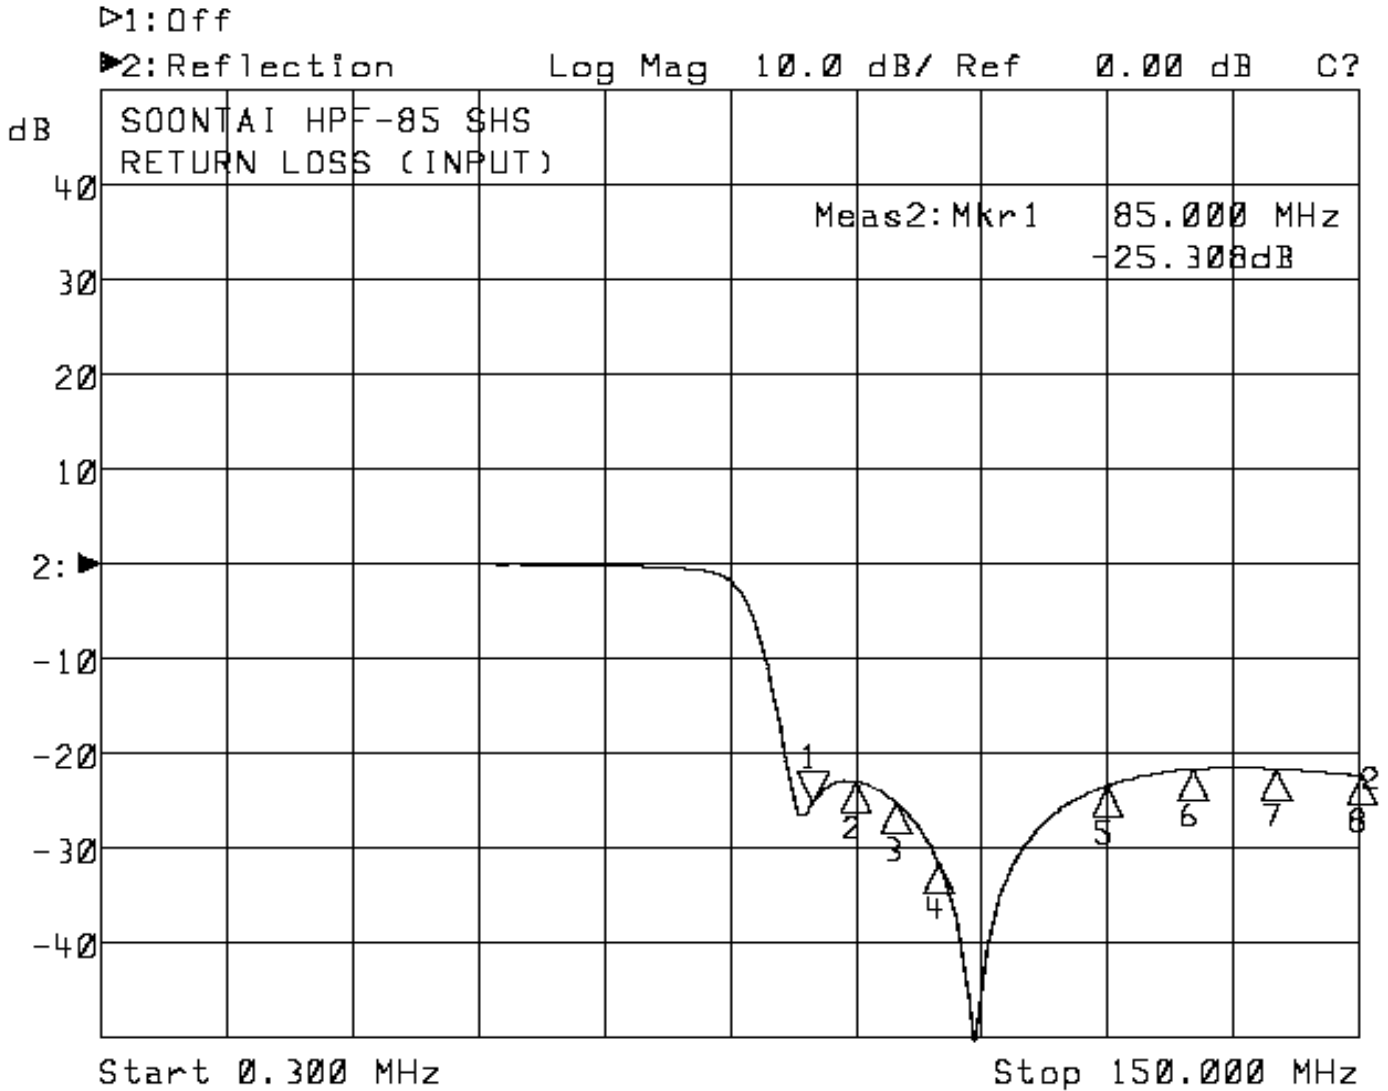

Date: January 23, 2006

MODEL NO : HPF-85MH

Page: 4/7

Picture C

1: Mkr (MHz)	dB	2: Mkr (MHz)	dB
		1:	85.0000 -25.308
		2:	90.0000 -22.993
		3:	95.0000 -25.283
		4:	100.0000 -31.549
		5:	120.0000 -23.432
		6:	130.0000 -21.738
		7:	140.0000 -21.705
		8:	150.0000 -22.350