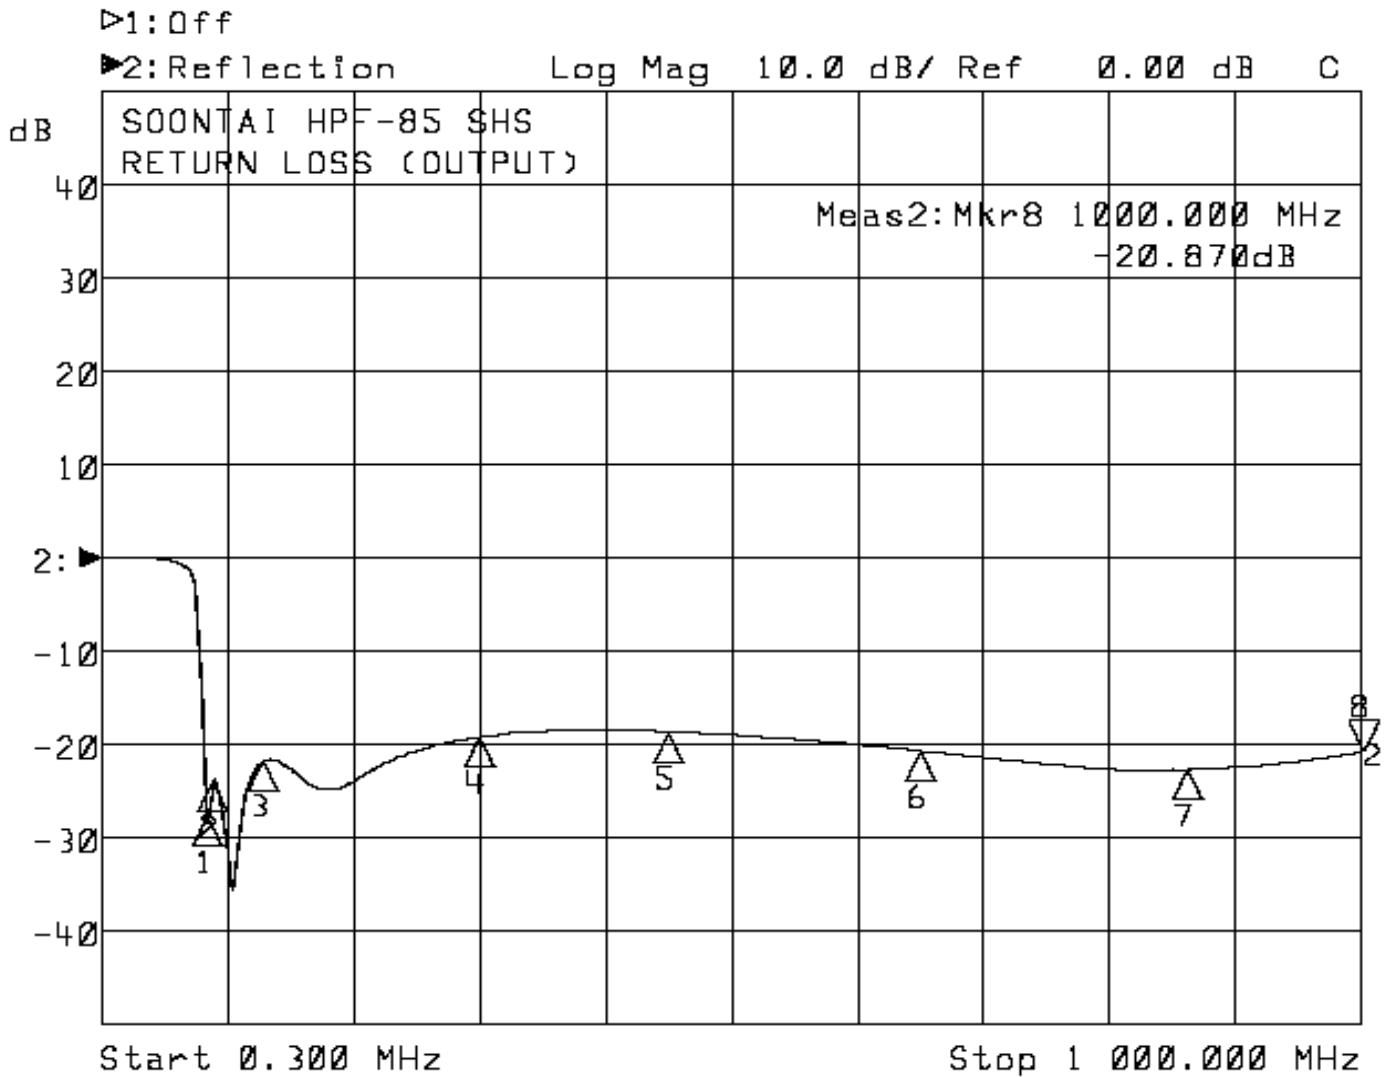

Date: January 23, 2006

MODEL NO : HPF-85MH

Page: 7/7

Picture F

1: Mkr (MHz)	dB	2: Mkr (MHz)	dB
		1:	85.0000 -27.699
		2:	90.0000 -23.920
		3:	130.0000 -21.729
		4:	300.0000 -19.243
		5:	450.0000 -18.668
		6:	650.0000 -20.713
		7:	862.0000 -22.762
		8:	1000.0000 -20.870