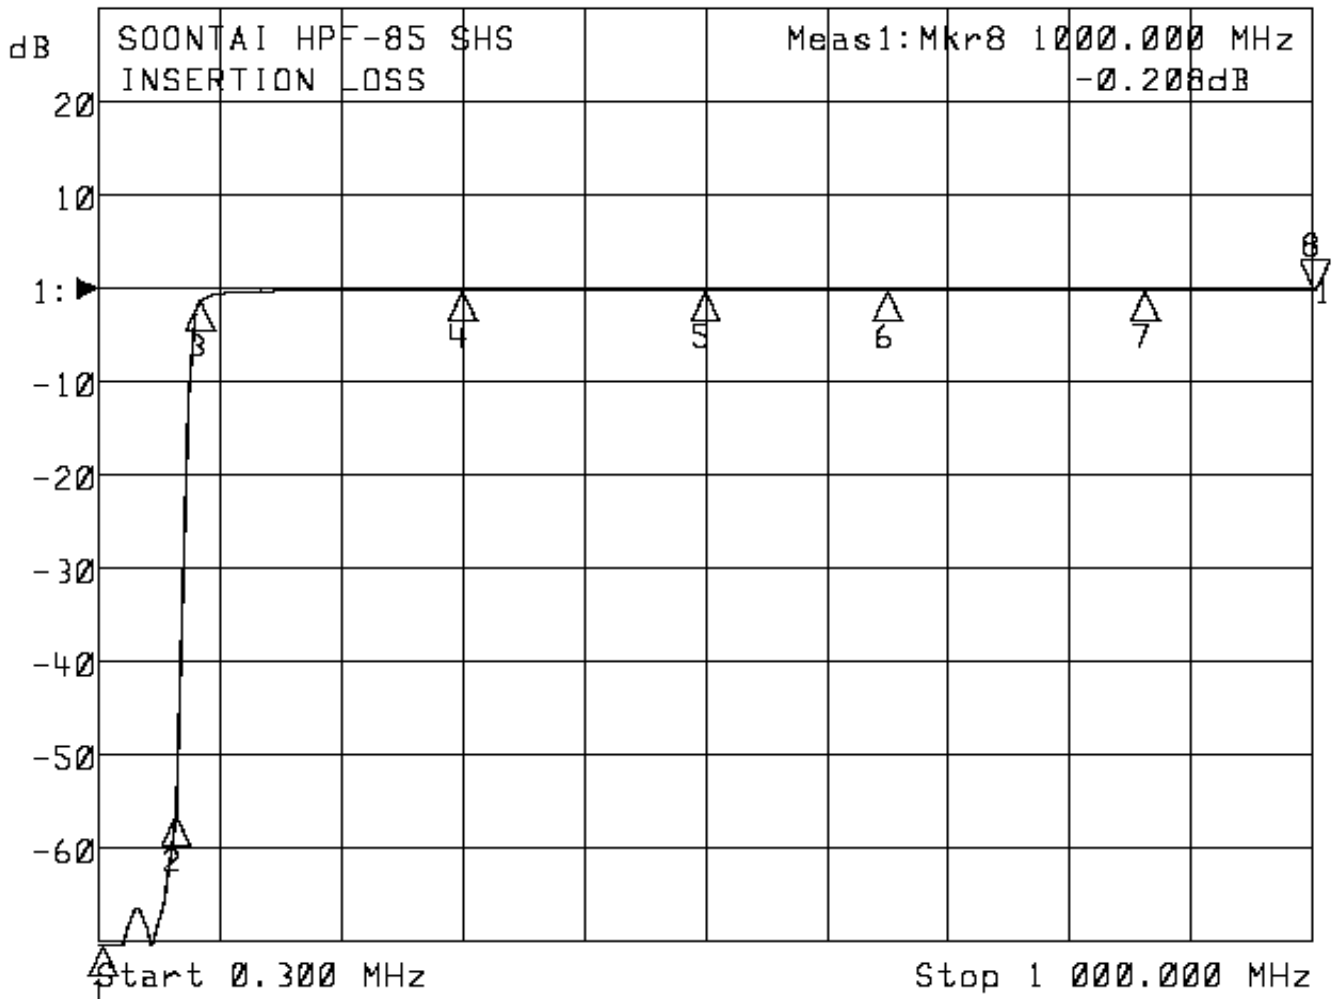

SOONTAI TECH CO., LTD.

CATV / SMATV / RADIO COMMUNICATION

No. 118, Lane 942, Ta Wan RD., Yung Kang City 710, Taiwan

TEL: +886-6-2720168

FAX: +886-6-2719511

URL: <http://www.soontai.com.tw>

E-mail: soontai@ms9.hinet.net

Date: January 23, 2006

MODEL NO : HPF-85MH

Page: 3/7

Picture B

►1: Transmission /M Log Mag 10.0 dB/ Ref 0.00 dB

►2: Off

1: Mkr (MHz)	dB	2: Mkr (MHz)	dB
1:	5.0000		-95.531
2:	65.0000		-56.541
3:	85.0000		-1.285
4:	300.0000		-0.199
5:	500.0000		-0.197
6:	650.0000		-0.213
7:	862.0000		-0.155
8>	1000.0000		-0.208