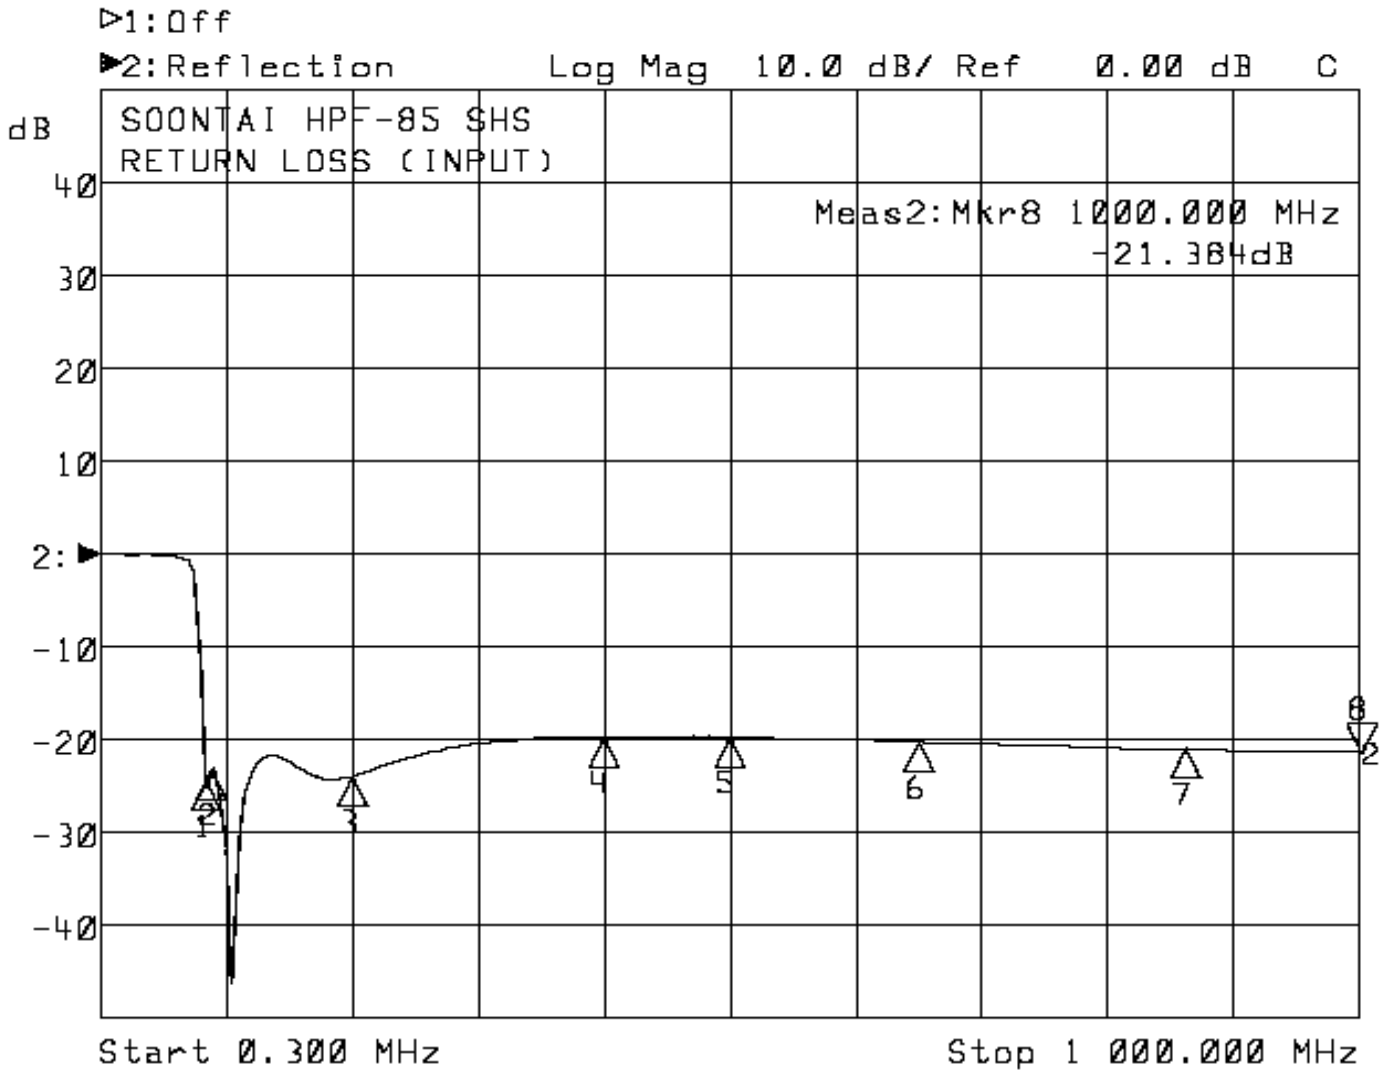

Date: January 23, 2006

MODEL NO : HPF-85MH

Page: 5/7

Picture D

1: Mkr (MHz)	dB	2: Mkr (MHz)	dB
		1:	85.0000 -24.577
		2:	90.0000 -23.209
		3:	200.0000 -24.053
		4:	400.0000 -19.789
		5:	500.0000 -19.703
		6:	650.0000 -20.287
		7:	862.0000 -21.093
		8>	1000.0000 -21.384