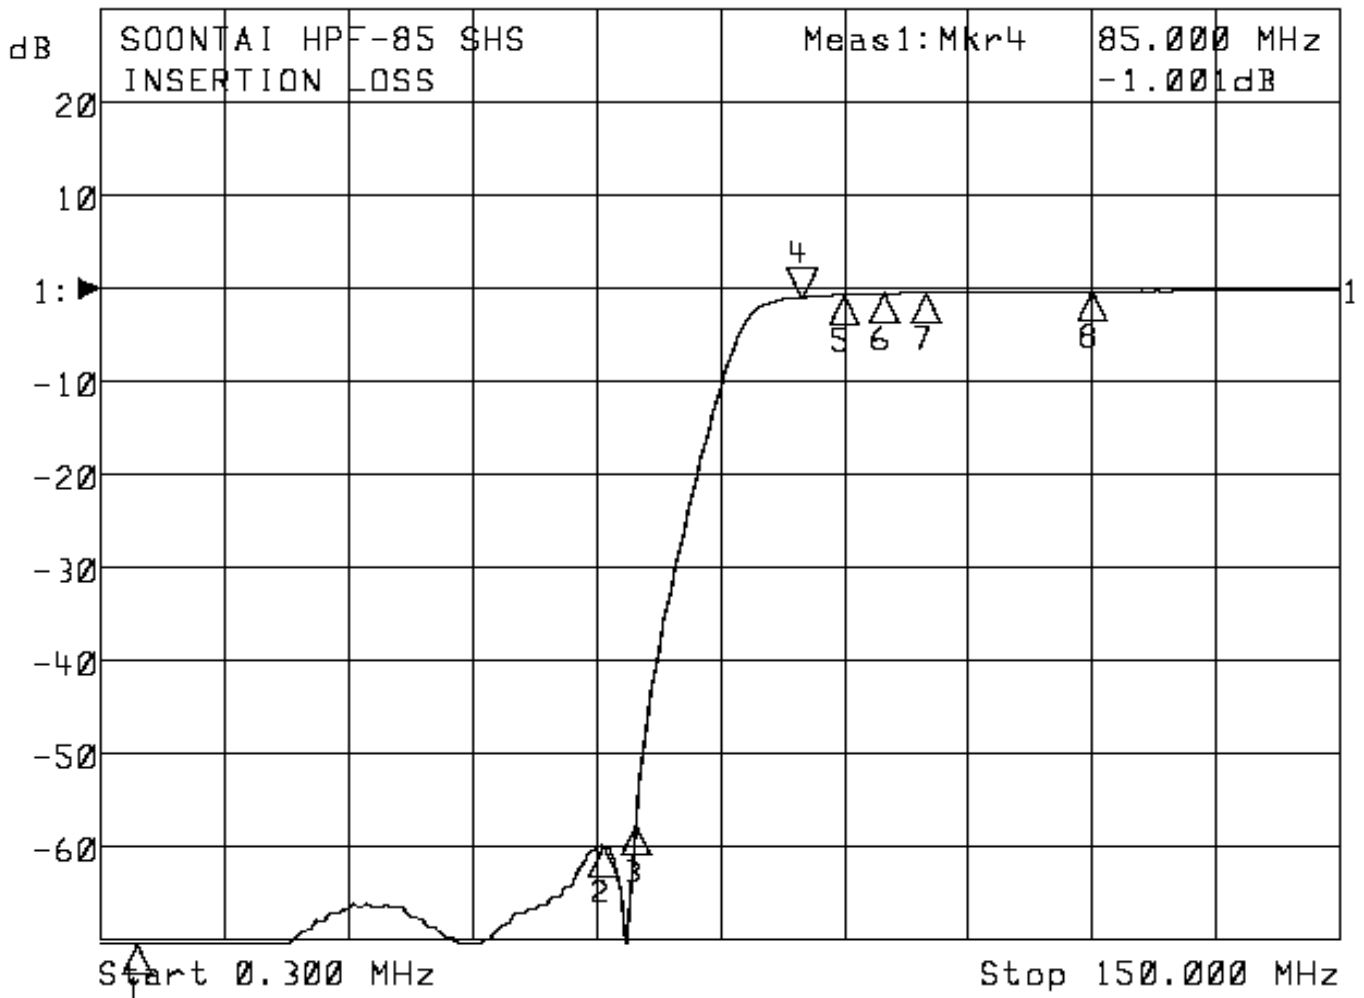

Date: January 23, 2006

**MODEL NO : HPF-85MH**

Page: 2/7

Picture A

▶1: Transmission /M Log Mag 10.0 dB/ Ref 0.00 dB

▶2: Off

1: Mkr (MHz)	dB	2: Mkr (MHz)	dB
1:	5.0000	-98.292	
2:	61.0000	-59.902	
3:	65.0000	-57.732	
4>	85.0000	-1.001	
5:	90.0000	-0.718	
6:	95.0000	-0.606	
7:	100.0000	-0.488	
8:	120.0000	-0.332	