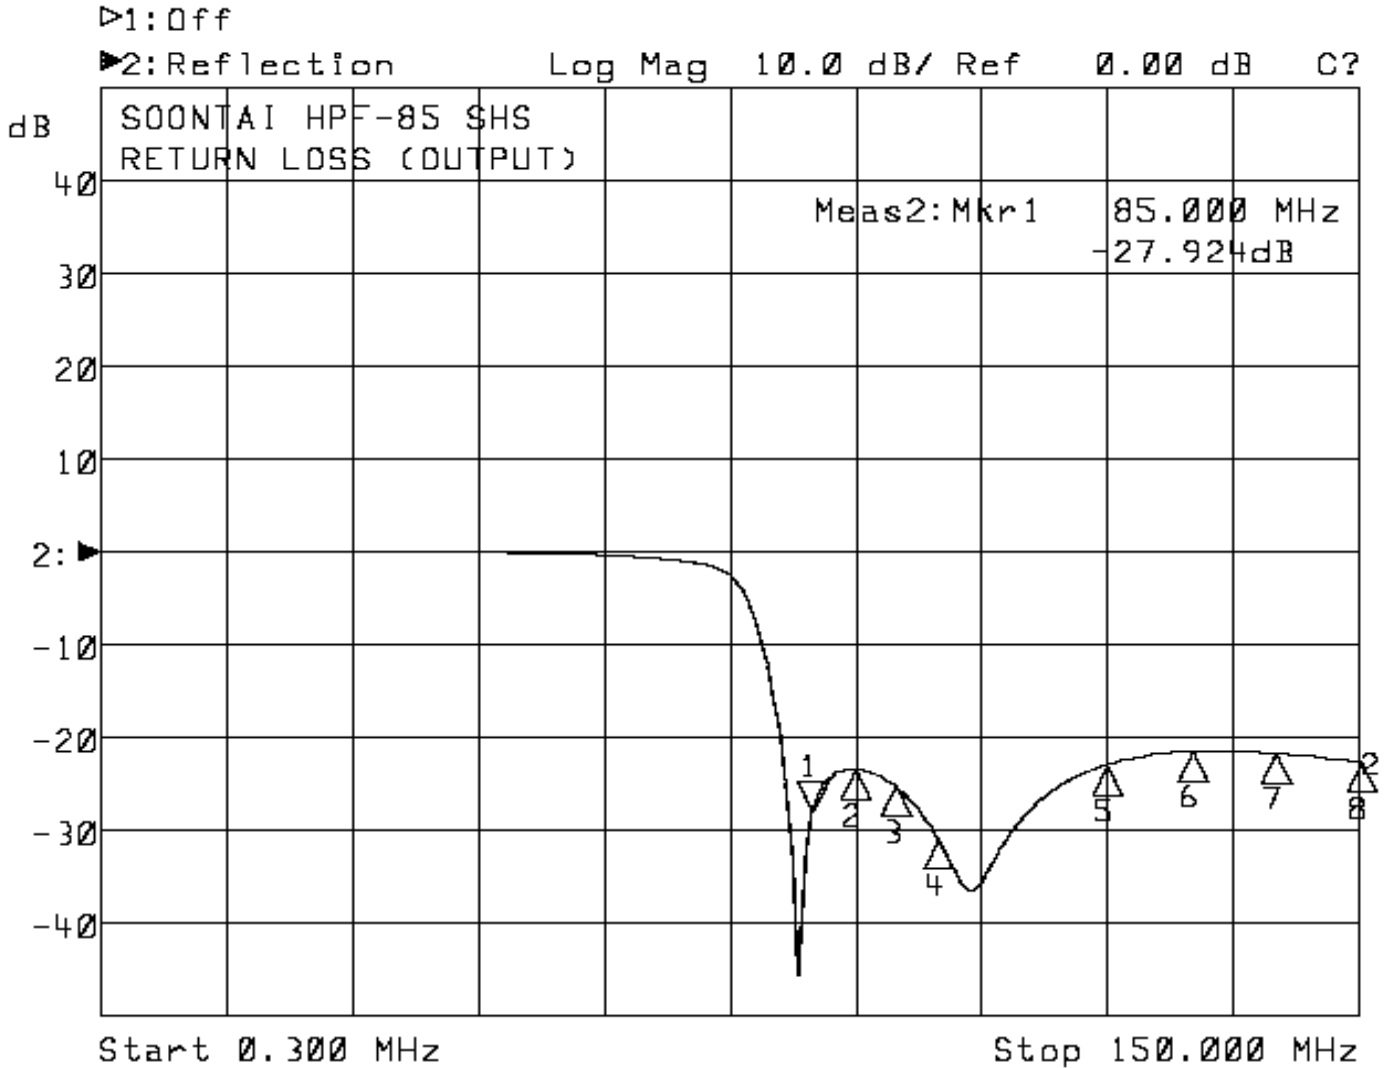

Date: January 23, 2006

MODEL NO : HPF-85MH

Page: 6/7

Picture E

1: Mkr (MHz)	dB	2: Mkr (MHz)	dB
		1 > 85.0000	-27.924
		2: 90.0000	-23.443
		3: 95.0000	-25.370
		4: 100.0000	-31.014
		5: 120.0000	-22.925
		6: 130.0000	-21.522
		7: 140.0000	-21.741
		8: 150.0000	-22.663