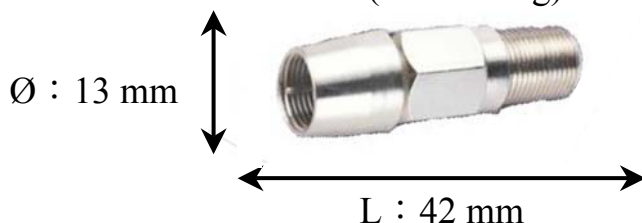

SOONTAI TECH CO., LTD.

CATV / SMATV / RADIO COMMUNICATION

No. 118, Lane 942, Ta Wan RD., Yung Kang City 710, Taiwan

TEL: +886-6-2720168

FAX: +886-6-2719511

URL: <http://www.soontai.com.tw>

E-mail: soontai@ms9.hinet.net

Date: January 23, 2006

MODEL NO : HPF-85MH

Page: 1/7

Customer: TKI Tele Kabel

×	SPECS. CHECK POINTS-REMARKS	FINDINGS	APPROVAL	REJECT
1	MATERIAL : BRASS			
2	FINISH : NICKEL PLATED			
3	THREADING (PORT) : 3/8"-32UNEF			
4	ACTUAL TEST W/F MALE CONNECTOR			
5	LABEL ARTWORK (NAME PLATE)			
6	SMD P.C.B. CIRCUIT			
7	WATER RESISTANCE			

ITEM	TYPICAL	Q/C LIMIT	FINDING
Frequency Range	5-1000 MHz	5-1000 MHz	
Pass Band Frequency Range	85-1000 MHz	85-1000 MHz	
Stop Band Frequency Range	5-65 MHz	5-65 MHz	
Insertion Loss (dB maximum)			
85-90 MHz	1.0 dB	1.5 dB	
91-1000 MHz	0.5 dB	1.0 dB	
Return Loss (dB minimum)			
85-90 MHz	18 dB	15 dB	
91-1000 MHz	20 dB	16 dB	
Stop Band Attenuation			
5-65 MHz	60 dB	55 dB	
Impedance	75 Ohm	75 Ohm	

HPF-85MH

Label

(N. W.: 17 g)